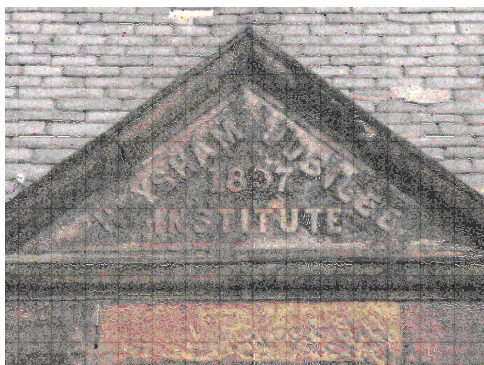

Hunt for these in Heysham Village

Find these ten features in the Village and surrounding area.

To get you started the first one is easy.

The higher the points the more difficult they are to find.

**Heritage Centre
Wooden Lintel**

Score: 5 points

Cottage 1633

An old postcard
(inscription now smaller)

Score: 10 points

**Village Institute
Date Stone**

Score: 5 points

St Patrick's Well

Score: 10 points